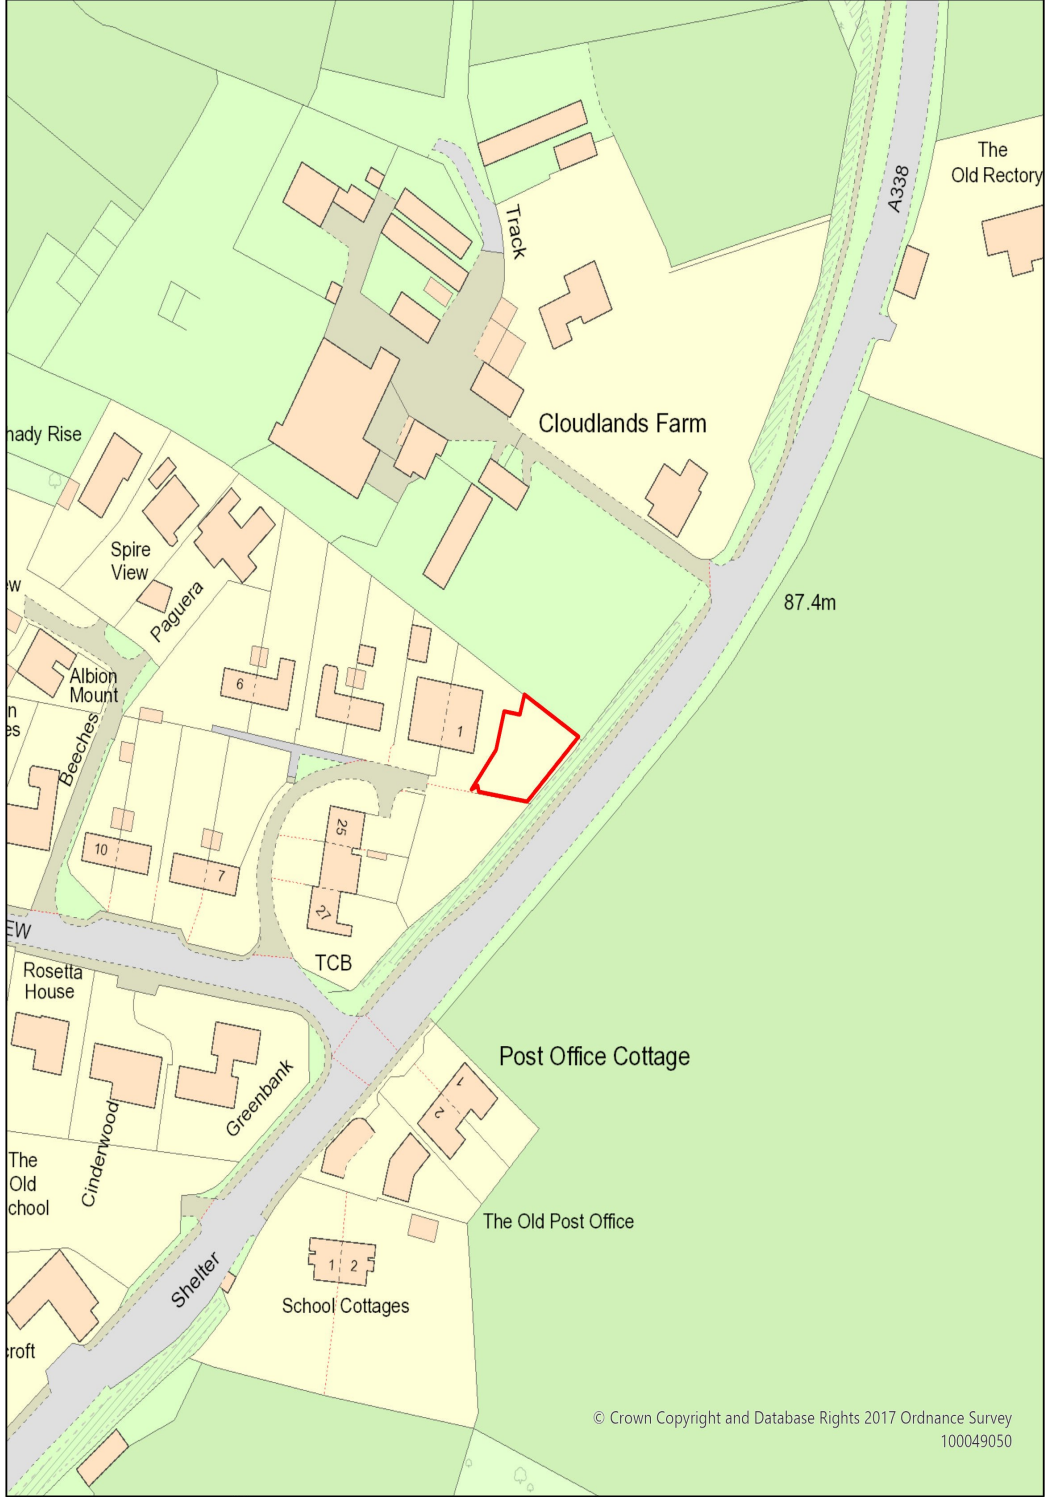

Wiltshire Council

PL/2021/08473

1 Bourne View
Allington
Salisbury

© Crown Copyright and Database Rights 2017 Ordnance Survey
100049050

1:1,250

420464E 138901N m

© Crown Copyright and Database Rights 2022 Ordnance Survey Licence No 100049050